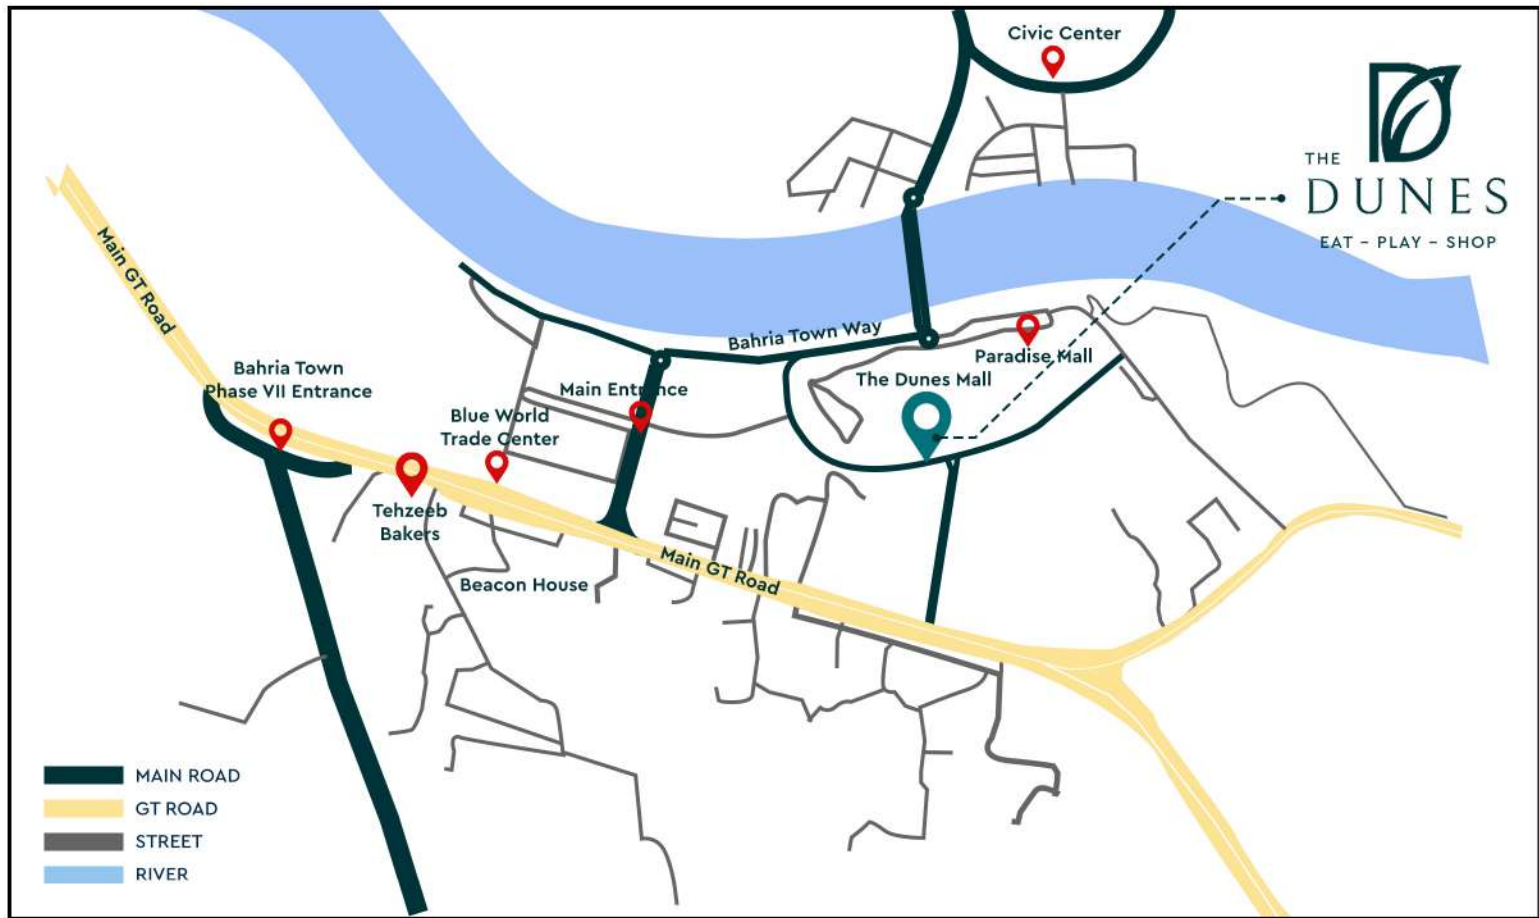

THE
DUNES

EAT - PLAY - SHOP

AVAIL IT AT PRE-LAUNCH
COMING SOON
IN BAHRIA PARADISE COMMERCIAL

A PROJECT BY:

AVENUE 5
INTERNATIONAL

UAN: 033 111 6 1111

WWW.THEDUNESMALL.COM

LOCATION MAP

BAHRIA PARADISE COMMERCIAL

NEAREST LANDMARKS

- **01 - minute' drive** to Main Paradise Commercial
- **01 - minutes' drive** to Main GT Road
- **4 - minutes' drive** to Mini Golf Course
- **5 - minutes' drive** to DHA Phase II
- **5 - minutes' drive** to Giga Mall
- **5 - minutes' drive** to McDonald's, KFC, Civic Center at
- **8 - minutes' drive** to The Arena Cinema
- **10 - minutes' drive** to Saddar, Rawalpindi
- **10 - minutes' drive** to Media Town
- **13 - minutes' drive** to PWD Society
- **25 - minutes' drive** to New Islamabad Airport